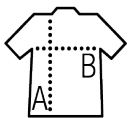

Quality

Style

High collar
Raglan sleeves
Fitted cut
2 side pockets
Cut and sewn

Available sizes

Sizes	S	M	L	XL	XXL
A/B	65/45	66/48	67/51	68/54	69/57

Available colours

White

Red

Black

Navy

Deep grey melange

Packaging

Carton size : 53 x 34 x 41 cm

Weight per carton : 0.00 kg

Related products

SOL'S SUNDAE
47200